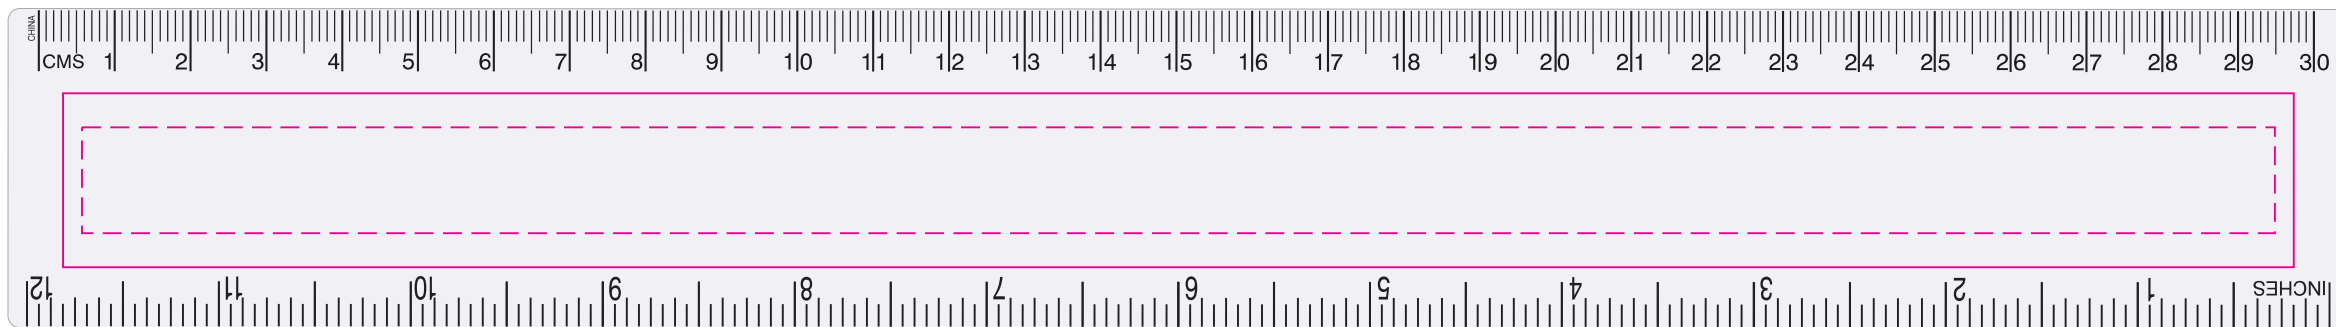

LL12 - White 30cm Ruler - White

Screen Print

PMS
XXXc

Current stock has a matte finish.
Screen printed orders will result in uncoated Pantone finish.

Showing at approx 80% of size

Screen

Print Area: 295mmL x 23mmH

Actual print size: xxmmL x xxmmH

Finished print area - Screen Print

Screen Print

Digital

Screen

Print Area: 295mmL x 23mmH

Actual print size: xxmmL x xxmmH

Digital Print

Print Area: 290mmL x 14mmH

Actual print size: xxmmL x xxmmH

Finished print area - Screen Print	
Finished print area - Digital Print	